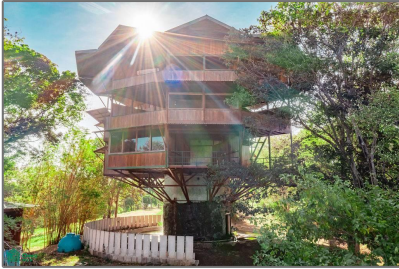

Residential For Sale

99,331 Sqft - Playa Negra Pura Jungla Tower,
Tamarindo, Santa Cr, Santa Cruz, 50309

Basic [Details](#)

Property Type: **Residential**

Listing Type: **For Sale**

Listing ID: **CR24577968**